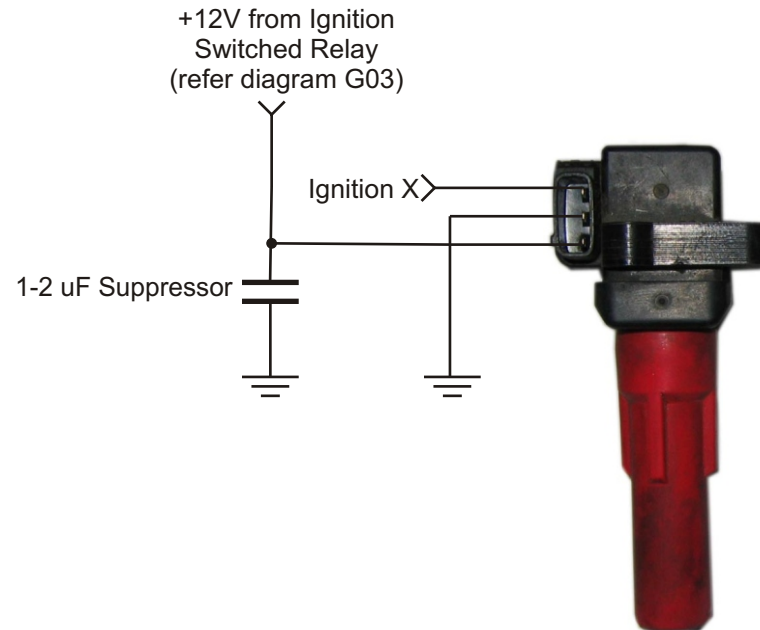

Mfr Part No. - Diamond Fk0186 12V  
Use 5 ms Dwell Time

Mfr Part No. - Diamond Fk0140 12V  
Use 3 ms Dwell Time

**Figure I14.1 - Subaru Internal Ignitor Coil Wiring**

**Note:** Mount suppressor as close as possible to coils. Only one suppressor is required on the power supply that feeds all four coils.